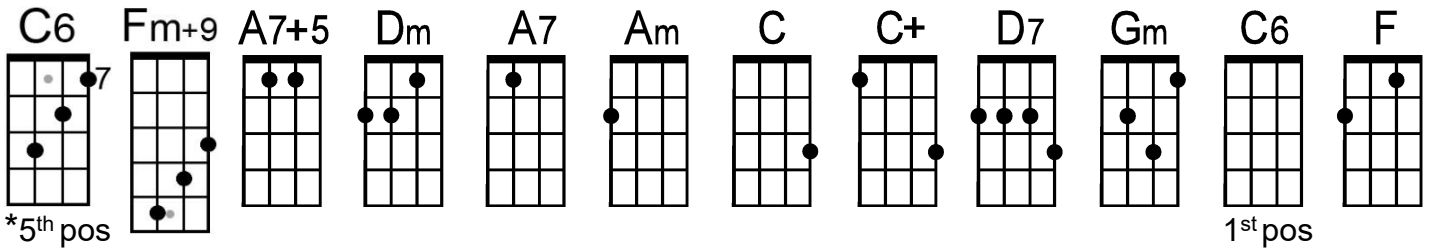

Christmas Time is Here

by Lee Mendelson and Vince Guaraldi (1965)

Intro: C6* . . | Fm+9 . . | C6* . . | Fm+9 . . |

(sing e)

C6* . . . | A7+5 . . . | C6* . . . | A7+5 . . . |
 Christmas time— is here— Happi-ness— and cheer—